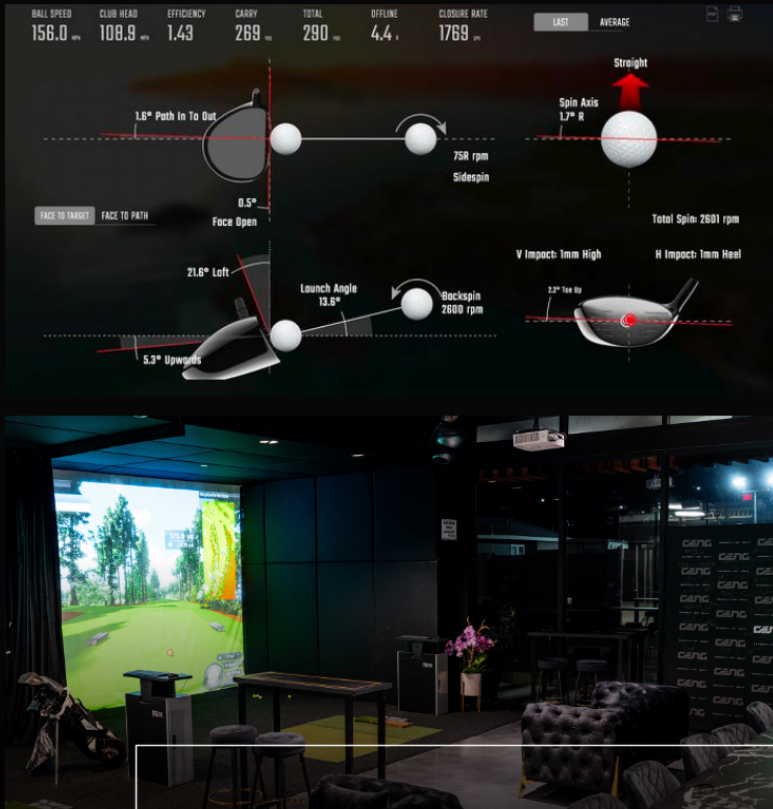

RANGE MEMBERSHIP

WEEKDAYS RANGE CARD MEMBERSHIP

Our state-of-the-art indoor golf simulators are dedicated to refining your swing or enjoying a casual round with friends. Take advantage of diverse virtual courses and practice modes to enhance your game and reach your goals on the course.

BENEFITS YOU CAN GAIN WITH US:

- 1 hour of practice and play daily on weekdays (Mon-Fri) 10:00-14:00
- On-site instructor offers golf advice
- Bring guests anytime to share your bay

MONTHLY MEMBERSHIP

\$168 /PERSON

Precision Tracking, Weatherproof, Worldwide Courses, DIY Ranges, Refreshments, Privacy and more.....

626-538-4284
 GENGGOLF.COM
 288 N SANTA ANITA AVE #1,
 ARCADIA, CA 91006